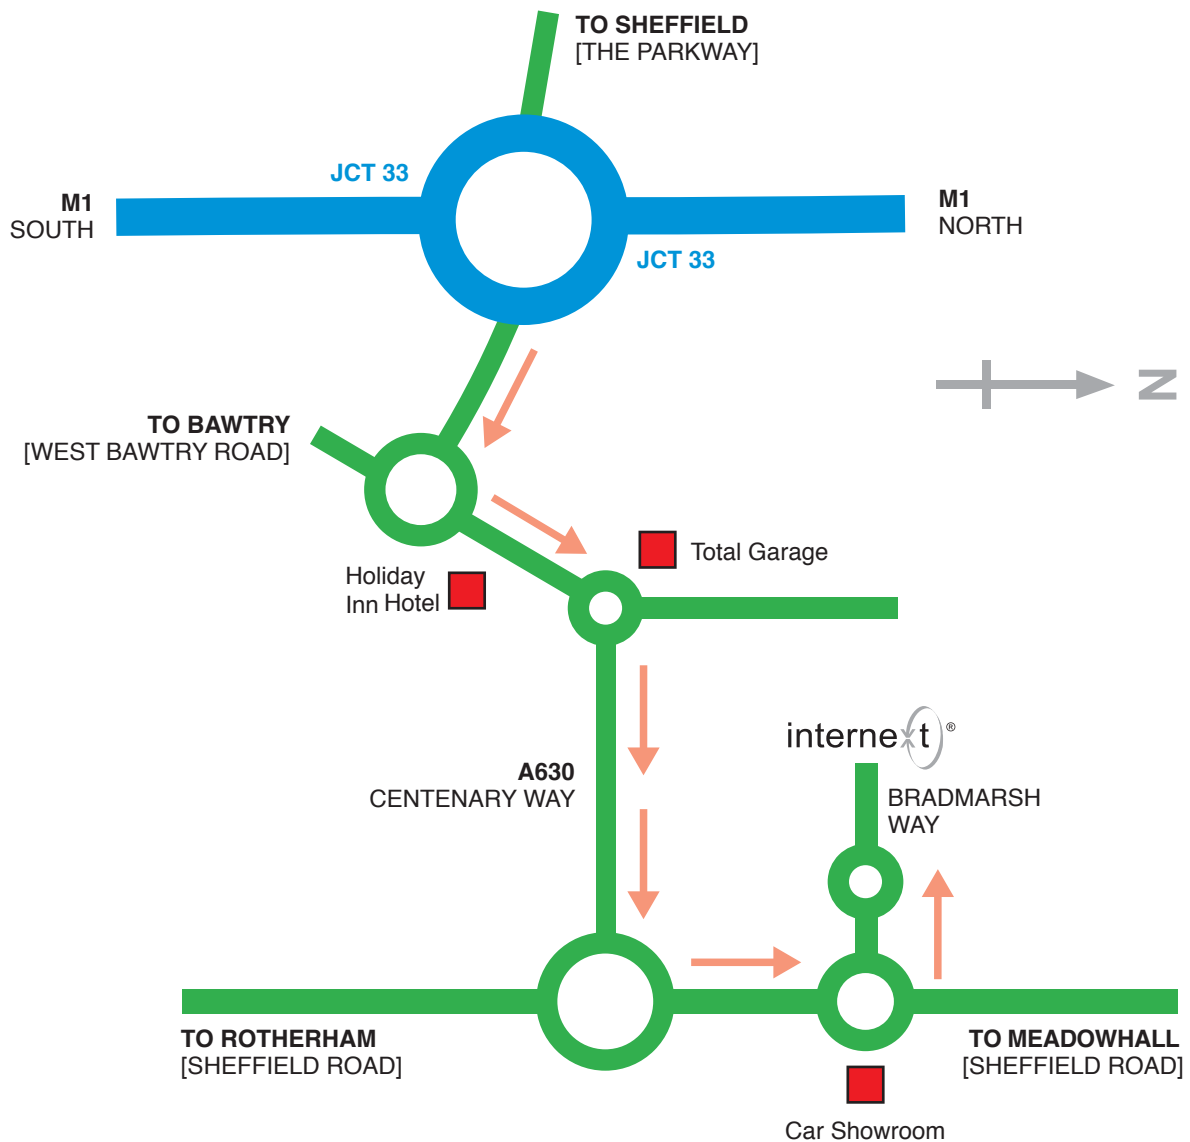

From M1 Junction 33...

1. Exit M1 at junction 33 and follow signposts towards Rotherham.
2. Join Rotherway and then turn left at the roundabout onto West Bawtry Road.
3. Continue straight on at the mini junction, onto Centenary Way (A630).
4. Turn left at the roundabout onto Sheffield Road.
5. Take the first left at the roundabout onto Bradmarsh Way.
6. At the next roundabout take the second exit and arrive at internext on left hand side.

No.1 The Point
Bradmarsh Way
South Yorkshire
S60 1BP

Tel 07799 415939